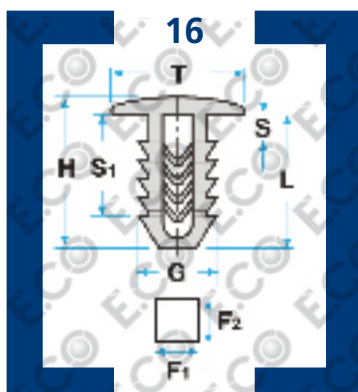

Art.	T	H	S	S1	L	G	F
40459T	17,0	-	-	-	18,0	-	9,0
50461S	21,0	11,0	-	-	9,5	10,0	7,0

Art.	T	S1	S	F	H	L	G	F
71395Z	24,0	-	-	-	15,0	-	-	12,0

Art.	F	G	H	L	Smin.	Smax.	T	V
40661Z	20	15	-	16	-	-	-	3,8
71415T	8,0	8,0	-	16,5	-	-	15,0	4,5

Art.	D	H	L	R	T
40609T	6,0	20,0	8,0	22,0	13,0
40722Z	-	30,0	7,5	24,0	13,0

DISEGNI TECNICI / TECHNICAL DRAWING 

Art.	F1	F2	G	H	L	S	S1	T1	T2
71151	4,5	5,0	-	16,0	-	-	-	13,0	10,0
94507	-	12	-	-	-	-	-	16,0	11,0